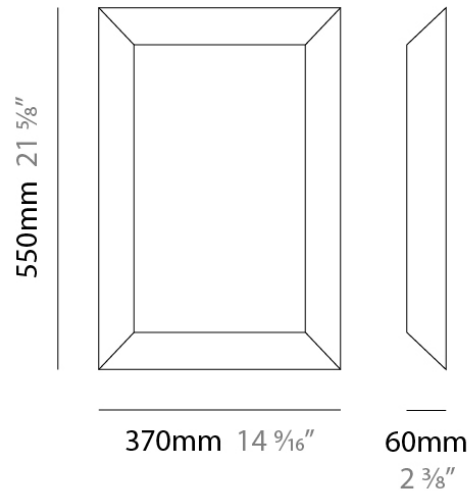

ALL FLUO SURFACE

D82213

GENERAL

Series: All Fluo
Brand: Panzeri
Division: Design
Mounting Type: Surface
Mounting Location: Ceiling
Subcategory: Ambient

PHYSICAL

Shape: Rectangle
Length (mm): 370
Length (in): 14 1/2
Height (mm): 550
Height (in): 21 1/2
Extension (mm): 60
Extension (in): 2 3/8
Light Distribution: Direct
Weight (kg): 5.4
Weight (lbs): 12
Diffuser: Matte White Glass
Fixture Finish: ALU
Fixture Material: Glass / Aluminum

ELECTRICAL

Number of Lamps: 2
Lamp Type: LED Retrofit / CFL
Bulb Included: Bulb Not Included
Total Output Wattage (W): 40 / 72
Max. Wattage Per Lamp (W): 20 / 36
Lamp Base: 2G11
Driver Included: Yes
Input Voltage (V): 120
Lamp Voltage (V): 120

LED

OPTICAL

RATINGS AND CERTIFICATIONS

Certified By: CSA Certified to UL and CSA Standards
IP rating: IP30