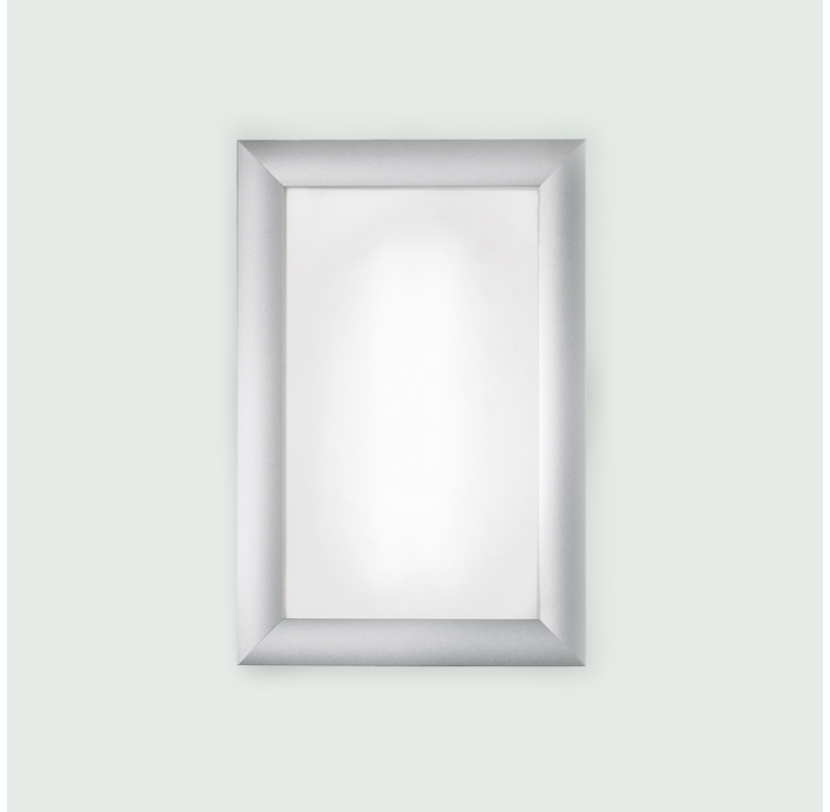

ALL FLUO SURFACE

D82213

GENERAL

Series: All Fluo
Brand: Panzeri
Division: Design
Mounting Type: Surface
Mounting Location: Ceiling
Subcategory: Ambient

PHYSICAL

Shape: Rectangle
Length (mm): 370
Length (in): 14 1/2
Height (mm): 550
Height (in): 21 1/2
Extension (mm): 60
Extension (in): 2 3/8
Light Distribution: Direct
Weight (kg): 5.4
Weight (lbs): 12
Diffuser: Matte White Glass
Fixture Finish: ALU
Fixture Material: Glass / Aluminum

ELECTRICAL

Number of Lamps: 2
Lamp Type: LED Retrofit / CFL
Bulb Included: Bulb Not Included
Total Output Wattage (W): 40 / 72
Max. Wattage Per Lamp (W): 20 / 36
Lamp Base: 2G11
Driver Included: Yes
Input Voltage (V): 120
Lamp Voltage (V): 120

LED

OPTICAL

RATINGS AND CERTIFICATIONS

Certified By: CSA Certified to UL and CSA Standards
IP rating: IP30